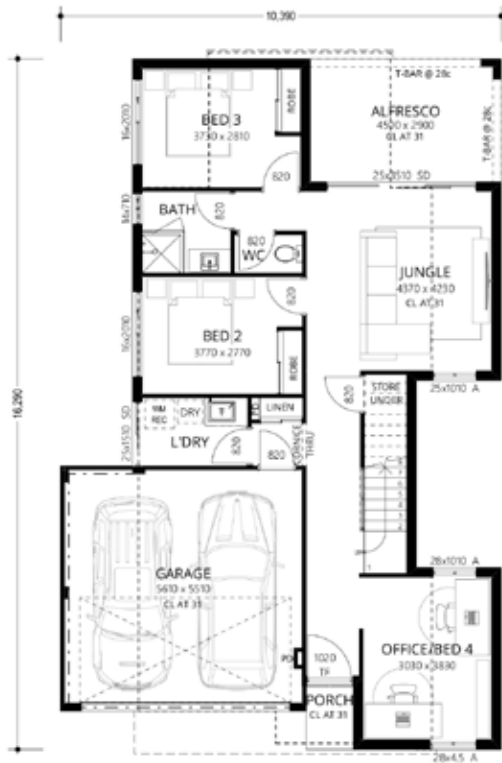

4x  | 2x  | 2x 

Images used are for illustration purposes only

A truly unique way to live with an individual bespoke elevation. Stunning views with smart design. Surrender to the reverse living areas and large balcony to take in the scenery.

COASTAL ZENITH

4x  | 2x  | 2x  |  245m<sup>2</sup> |  12.5m

GROUND FLOOR

UPPER FLOOR

There's a new home for  
every ~~lifestyle~~

*attitude*

MEMBER OF THE  
**JWHGROUP**  
PTV LTD  
AN ENTIRELY WESTERN AUSTRALIAN, FAMILY-OWNED ORGANISATION.