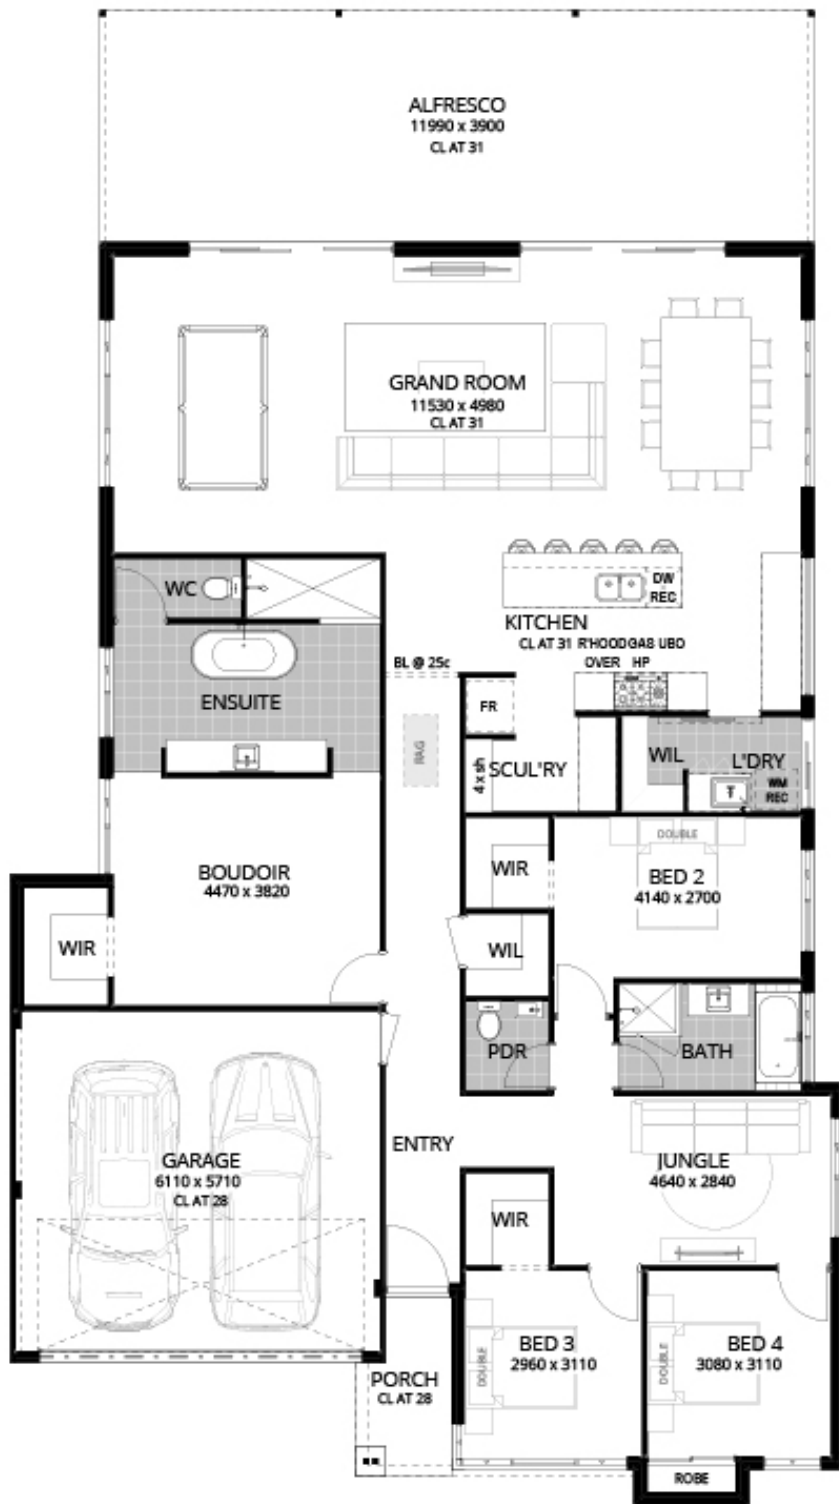

4x  | 2x  | 2x 

Images used are for illustration purposes only

An architecturally designed home that'll make you a believer

When Gary Wright created his 1975 hit song, it was his way of inviting positivity and serenity into his life. And in a similar vein, this home fulfills that desire, thanks to its cleverly crafted design.

DREAMWEAVER

4x  | 2x  | 2x  |  300m<sup>2</sup> |  15m

There's a new home for  
every ~~lifestyle~~

*attitude*

MEMBER OF THE  
**JWHGROUP**  
PTV LTD  
AN ENTIRELY WESTERN AUSTRALIAN, FAMILY-OWNED ORGANISATION.