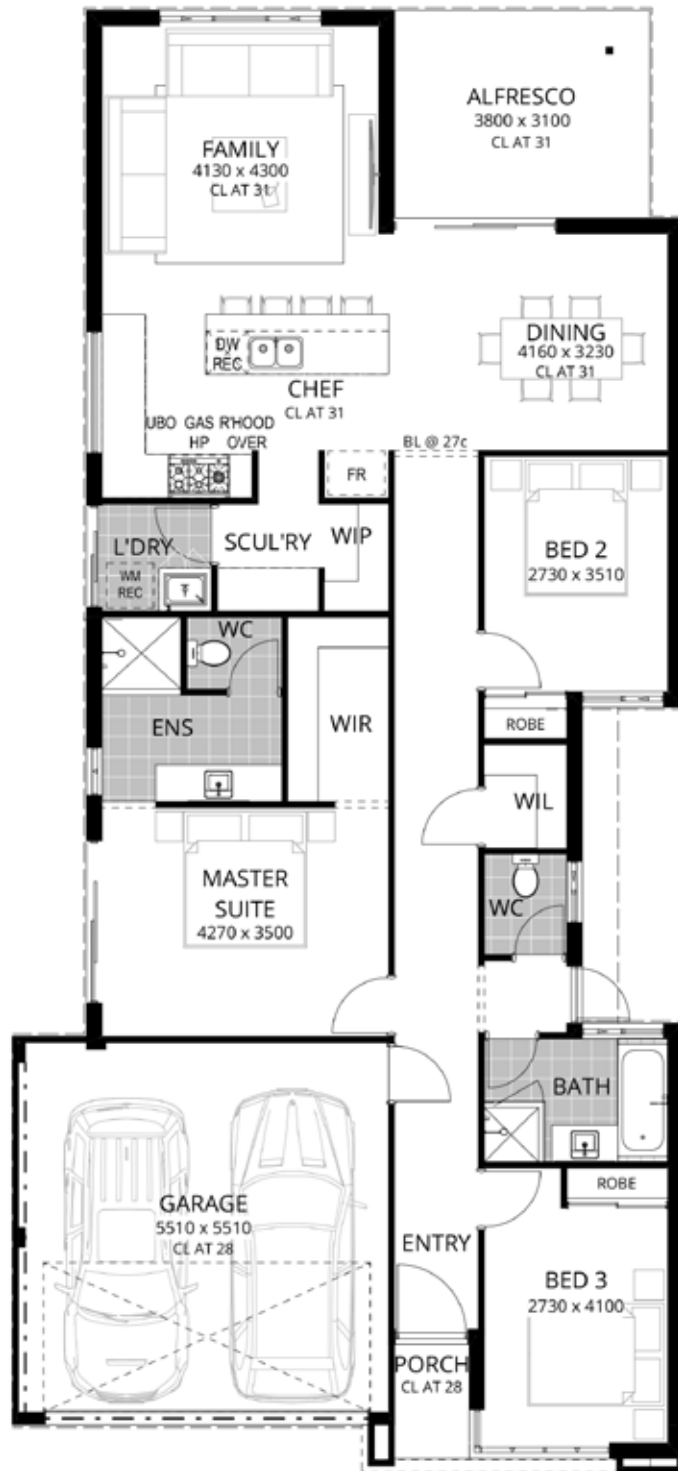

3x  | 2x  | 2x 

Images used are for illustration purposes only

Tailored to perfection.

Embracing the spirit of contemporary modern aesthetics, this design is tailor-made to perfectly complement narrow blocks while delivering spacious and generous living areas. You don't have to choose between luxurious design and functionality – this home is designed to make a statement.

SLIM FITTINGS

3x  | 2x  | 2x  |  187m<sup>2</sup> |  10m

There's a new home for  
every ~~lifestyle~~

*attitude*

MEMBER OF THE  
**JWHGROUP**  
PTV LTD  
AN ENTIRELY WESTERN AUSTRALIAN, FAMILY-OWNED ORGANISATION.