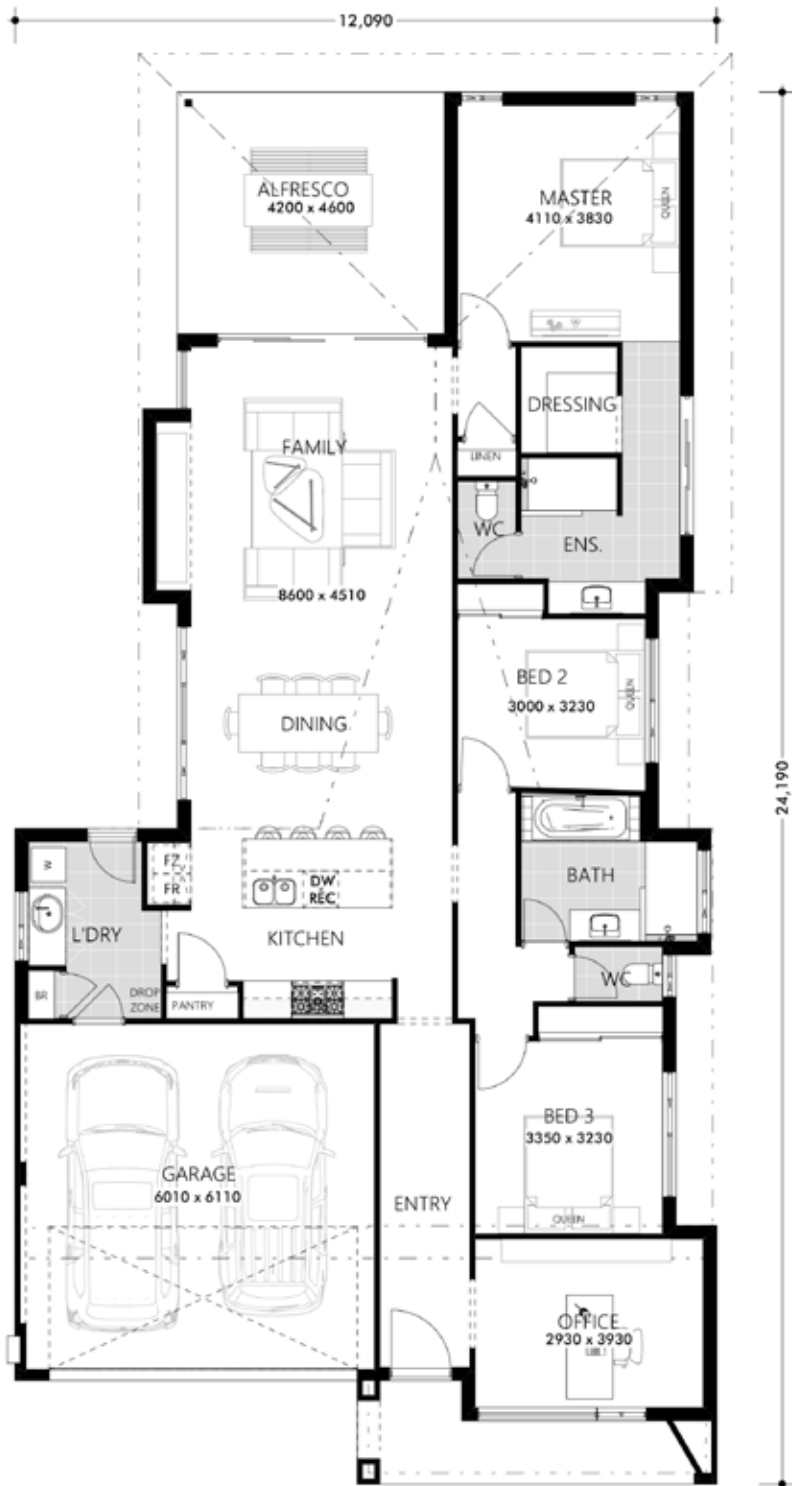

ATOMIC RANCH

3x | 2x | 2x | 236.93m² | 15.5m