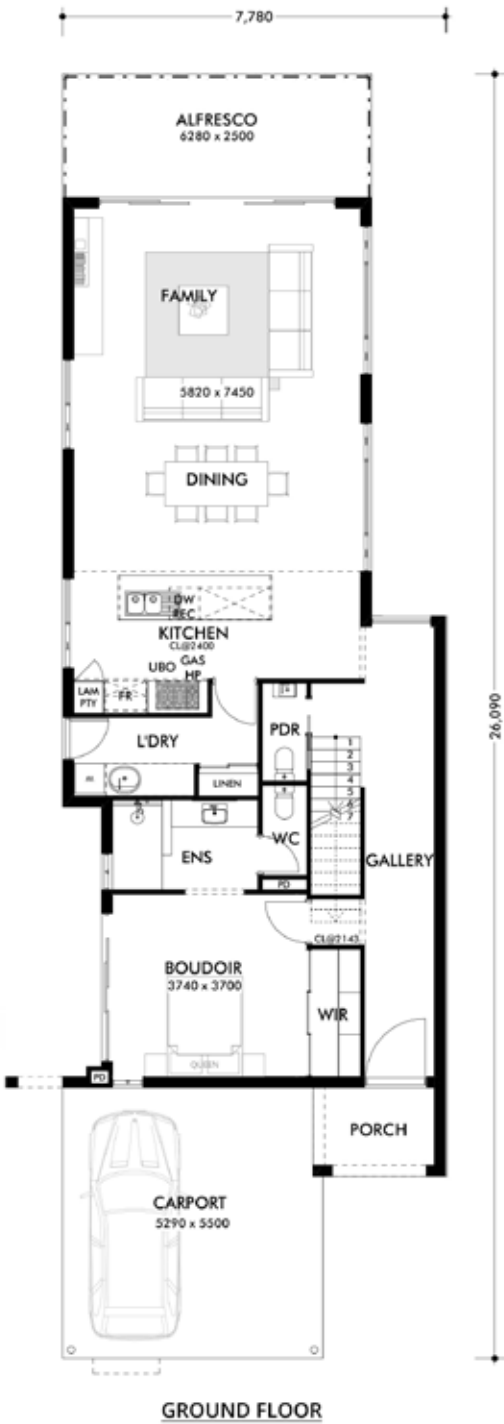

4x  | 2x  | 2x 

Images used are for illustration purposes only

Life is like a box of chocolates

Our Topdeck design calls for a cheese and chocolate fondue! The sleek and modern, yet understated design is inspired by Nordic style architecture. You'll be yodeling from the moment you set your eyes on the clean finish and vertical cladding accentuating the gabled roof, creating a modern yet traditional look. Topdeck will fit seamlessly into any streetscape in Perth for decades and decades to come.

TOPDECK

4x  | 2x  | 2x  |  266.5m<sup>2</sup> |  9m

There's a new home for  
every ~~lifestyle~~

*attitude*

MEMBER OF THE  
**JWHGROUP**  
PTV LTD  
AN ENTIRELY WESTERN AUSTRALIAN, FAMILY-OWNED ORGANISATION.