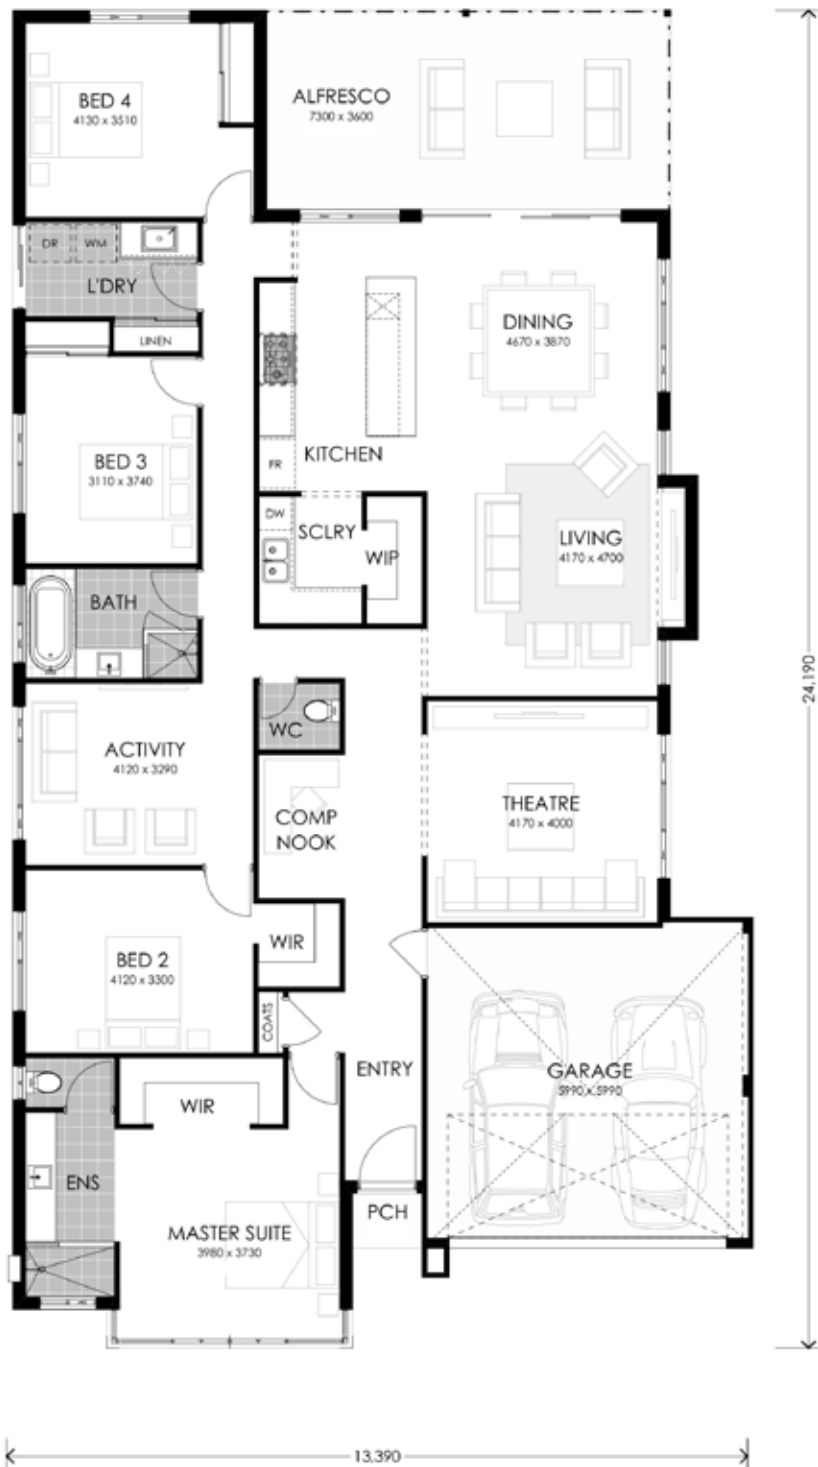

4x  | 2x  | 2x 

Images used are for illustration purposes only

Calling all hosts and hostesses to this highly sought after unique design!

Discover the ultimate entertainer's delight with a kitchen that's ready to wow your guests, leading onto an oversized double alfresco perfect for outdoor culinary adventures.

Break free in this beautiful design.

SOCIAL BUTTERFLY

4x  | 2x  | 2x  |  286m² |  15m

There's a new home for
every ~~lifestyle~~

attitude

MEMBER OF THE
JWHGROUP
PTV LTD
AN ENTIRELY WESTERN AUSTRALIAN, FAMILY-OWNED ORGANISATION.