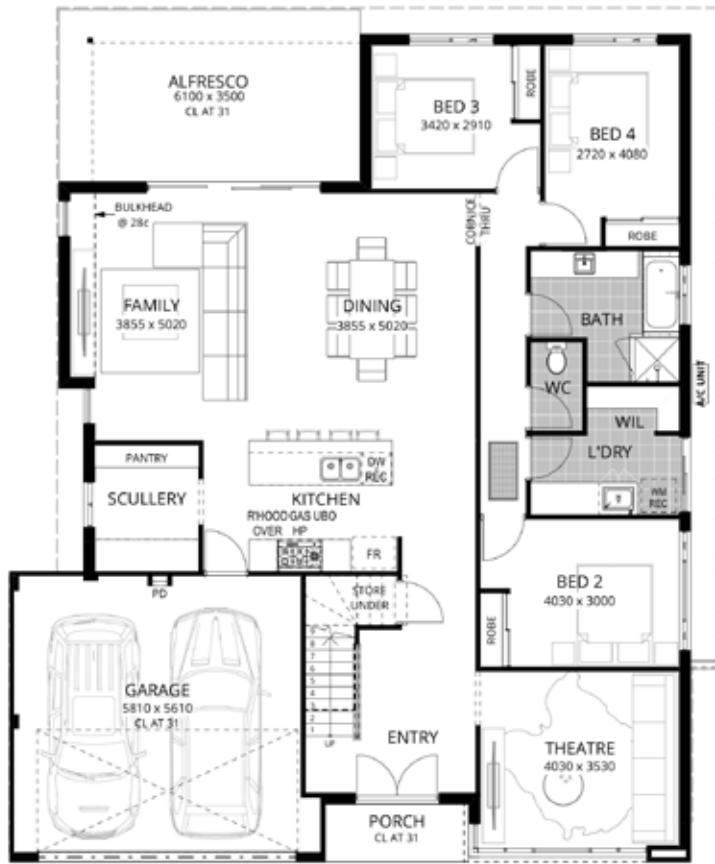

Images used are for illustration purposes only

4x  | 2x  | 2x 

Einstein changed our meaning of the universe, much like buying this awesome home.

We've cracked the code of space-time awesomeness, creating a living experience that's so cool we think even the genius himself would be entertained.

Spanning two levels, you'll find a sense of comfort and familiarity that might be deemed 'relative' to the feeling of being at home.

EINSTEIN'S WISH

4x  | 2x  | 2x  |  281m<sup>2</sup> |  15m

GROUND FLOOR