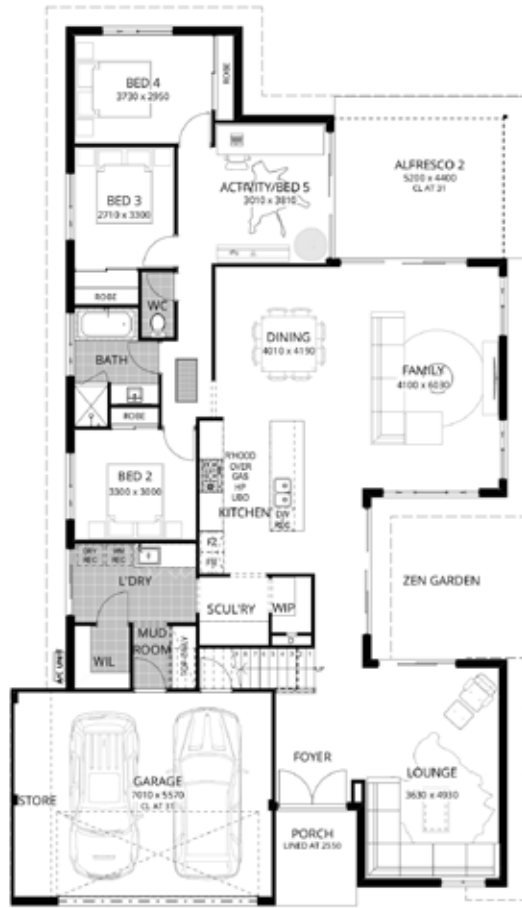

5x  | 2x  | 2x 

Images used are for illustration purposes only

Dreams have a habit of coming true, and this stunning family haven is living proof. Spanning two magnificent floors, it boasts several versatile spaces primed for play, relaxation, and unforgettable moments.

The upper floor is the realm of adults, where luxury meets boundless space. Here, the master suite reigns supreme, with a private balcony, a spacious ensuite, a walk-in robe, and tranquil sitting area.

DREAM GENERATOR

5x  | 2x  | 2x  |  343m² |  15m

GROUND FLOOR

UPPER FLOOR

There's a new home for
every ~~lifestyle~~

attitude

MEMBER OF THE
JWHGROUP
PTV LTD
AN ENTIRELY WESTERN AUSTRALIAN, FAMILY-OWNED ORGANISATION.