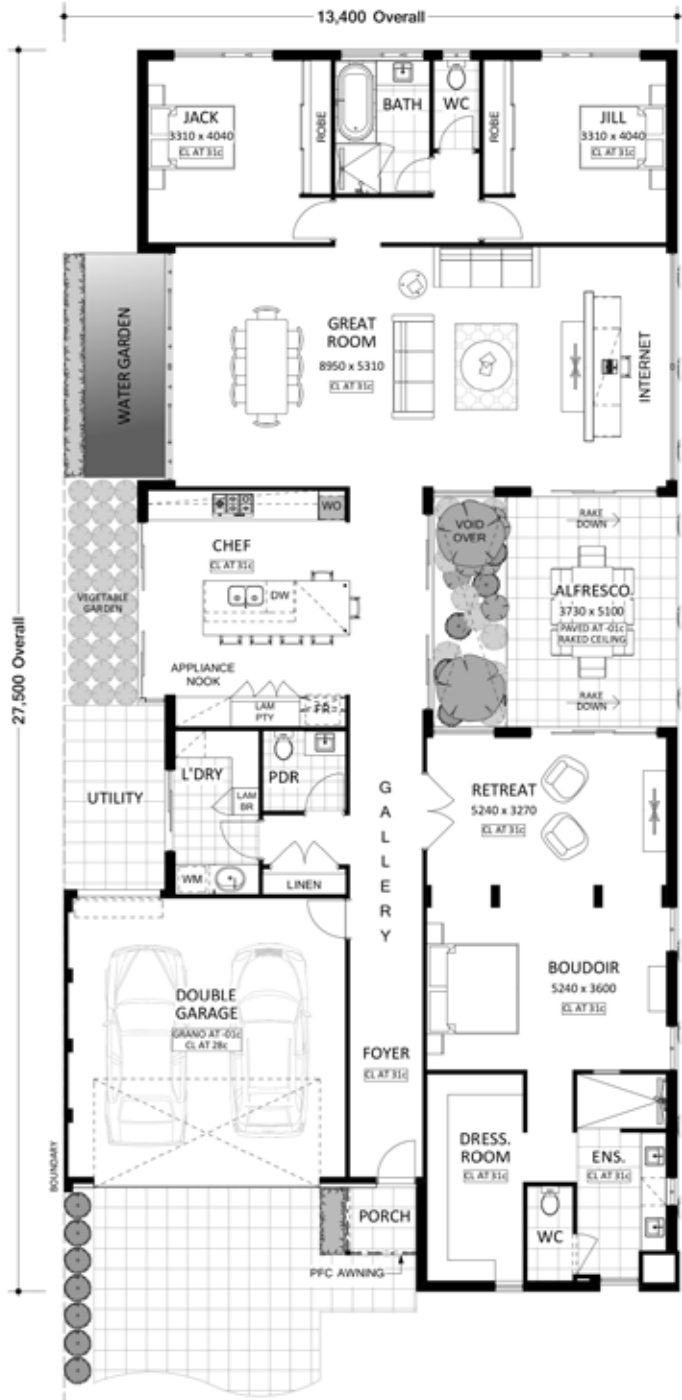

3x  | 2x  | 2x 

Images used are for illustration purposes only

The entrance hall to this design is a perfect gallery space for your favourite pieces of art.

The long gallery leads you past the Master Suite and adjoining retreat to the centrally situated kitchen. The innovative placement of a mini garden provides the pathway through to the lanai off to one side.

MODERNO

3x  | 2x  | 2x  |  317.9m² |  14.9m

There's a new home for
every ~~lifestyle~~

attitude

MEMBER OF THE
JWHGROUP
PTV LTD
AN ENTIRELY WESTERN AUSTRALIAN, FAMILY-OWNED ORGANISATION.

We are proud to be a part of JWH Group. One of Western Australia's largest building group and a top-tier project builder in size nationally. With an array of reputable and successful companies, offices across Australia as well as experienced and dedicated staff. The JWH Group are well established as a cornerstone of the Australian building industry. So, trust when you're building your new home with Residential Attitudes, you have the backing of JWH Group.