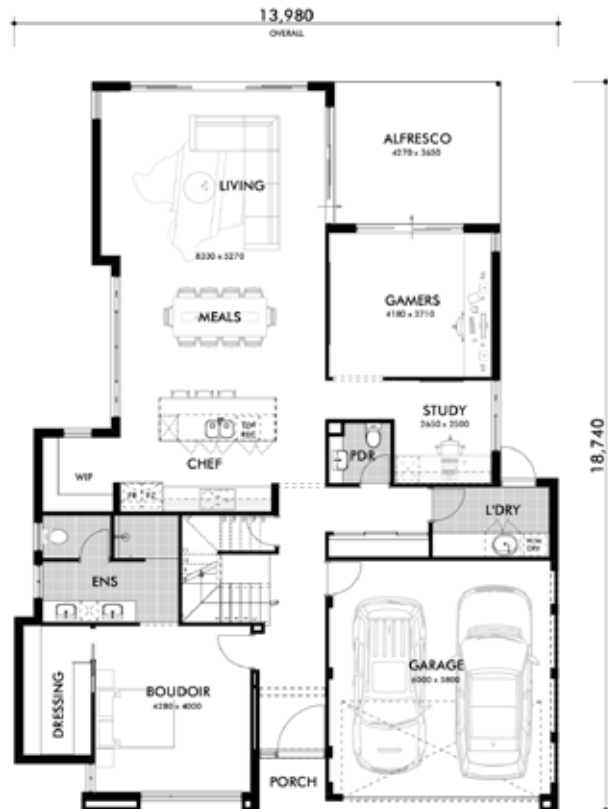

4x  | 2x  | 2x 

Images used are for illustration purposes only

With work situations changing and different needs becoming more apparent we created Bliss in Iso. A suitable name for a changing world. This is a home where everyone will be happy to bunker down together.

The free form living space, kitchen, study and gamers area interact, ensuring we kept a level of connectedness yet all areas can be closed off to provide a little sanity to everyone at home. The gamers space is versatile and can be an area for the kids, or an area for the adults that comes off the alfresco.

BLISS IN ISO

4x  | 2x  | 2x  |  315.5m<sup>2</sup> |  15m

UPPER FLOOR

GROUND FLOOR

There's a new home for  
every ~~lifestyle~~

*attitude*

MEMBER OF THE  
**JWHGROUP**  
PTV LTD  
AN ENTIRELY WESTERN AUSTRALIAN, FAMILY-OWNED ORGANISATION.