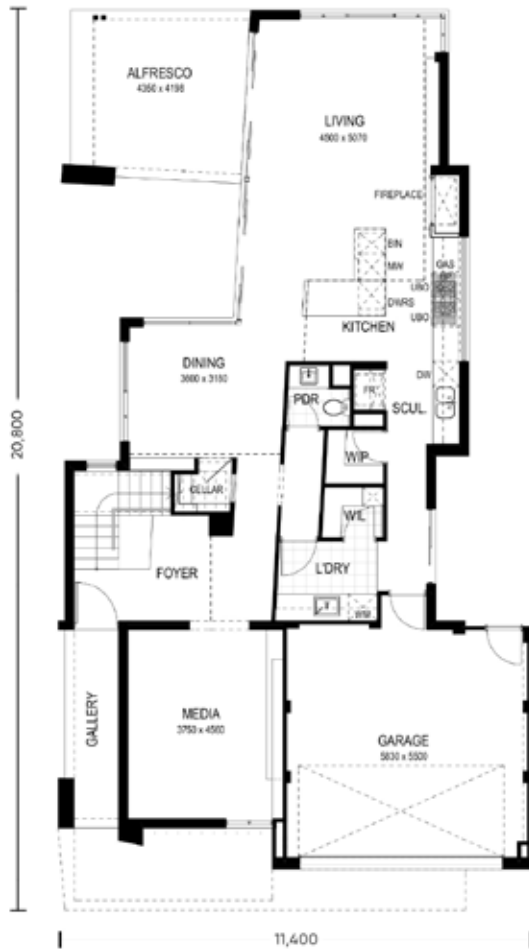

Using clever angles to maximise the space available on a 13-metre-wide lot, this design invites people to enjoy the functional zones of the home.

ESCHER'S ABODE

4x  | 2x  | 2x  |  323m² |  13m

GROUND FLOOR