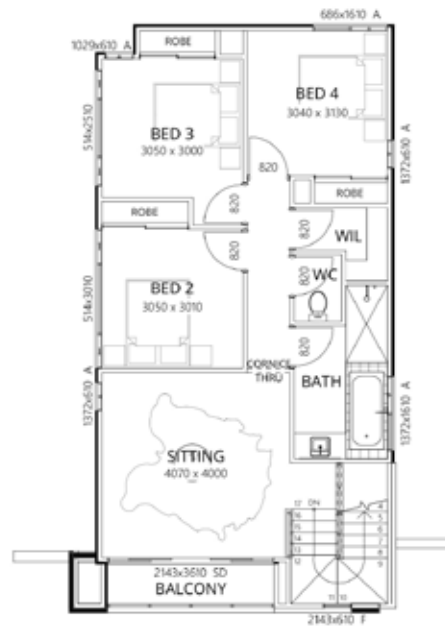

4x  | 2x  | 2x 

Images used are for illustration purposes only

Awarded Display Home of the Year – 2023 Master Builder Awards

Contrasting lines and mixed materials welcome you into a home filled with light and life.

The Art House features inspired artistic elements that create a warm environment so you can have a comfortable family home and make a stunning statement.

THE ART HOUSE

4x  | 2x  | 2x  |  176.2m<sup>2</sup> |  10m