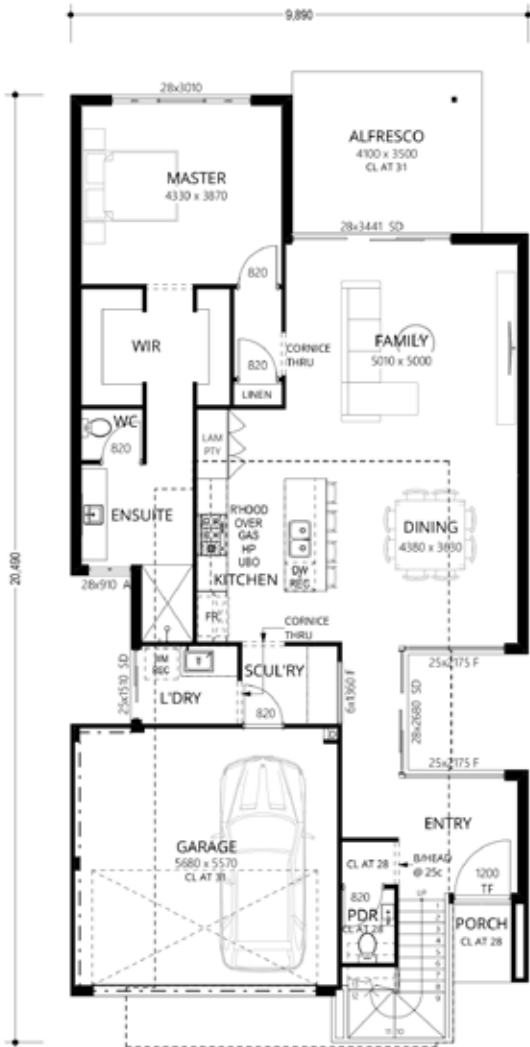

4x  | 2x  | 2x 

Images used are for illustration purposes only

Awarded Display Home of the Year – 2023 Master Builder Awards

Contrasting lines and mixed materials welcome you into a home filled with light and life.

The Art House features inspired artistic elements that create a warm environment so you can have a comfortable family home and make a stunning statement.

THE ART HOUSE

4x  | 2x  | 2x  |  176.2m<sup>2</sup> |  10m